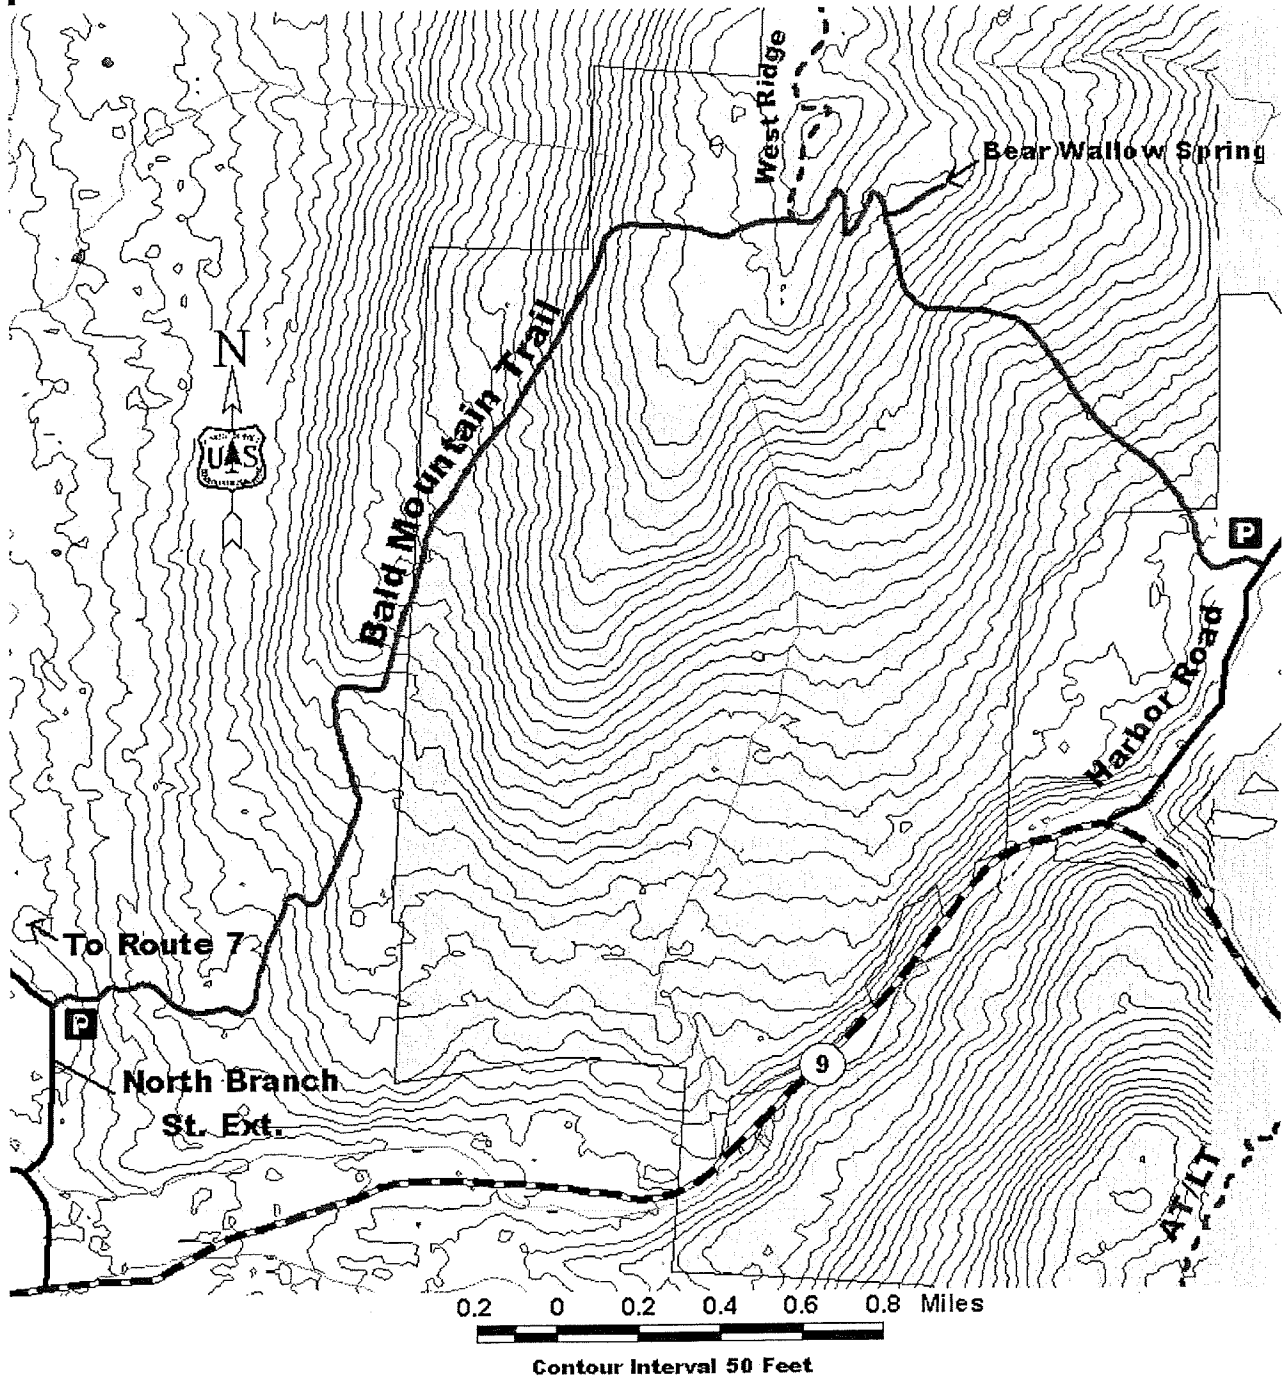

Area Services:

Food and Services: Bennington

For all Emergencies: 911

911 Information: The trailhead from Bennington is off North Branch Street Extension, Bennington.
The trailhead from Woodford is off Harbor Road, Woodford.

Map:

For More Information:

Manchester Ranger District, 2538 Depot St. (Rte 11/30), Manchester Center, VT 05255, (802) 362-2307

This Recreation Guide is Available in Large Print at Forest Service Information Centers